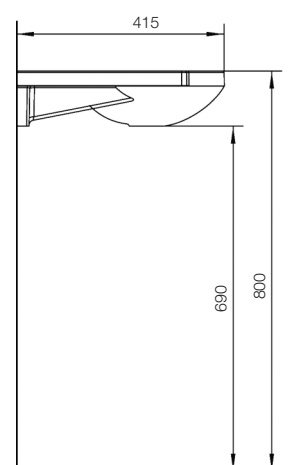

**HEWI Washbasin 950.11.201**

- with generously sized shelf and oval basin
- made of cast mineral with non-porous surface
- integrated handles to hold onto on the side, can also be used as a towel holder
- without overflow, prepared for single hole fitting
- wheelchair accessible
- DIN EN 14688, DIN EN 32
- 850 mm wide, 415 mm deep
- for hanger bolt fixing

**HEWI Washbasin 950.11.202**

- with generously sized shelf and oval basin
- made of cast mineral with non-porous surface
- integrated handles to hold onto on the side, can also be used as a towel holder
- without overflow, prepared for three hole fitting
- wheelchair accessible
- DIN EN 14688, DIN EN 32
- 850 mm wide, 415 mm deep
- for hanger bolt fixing