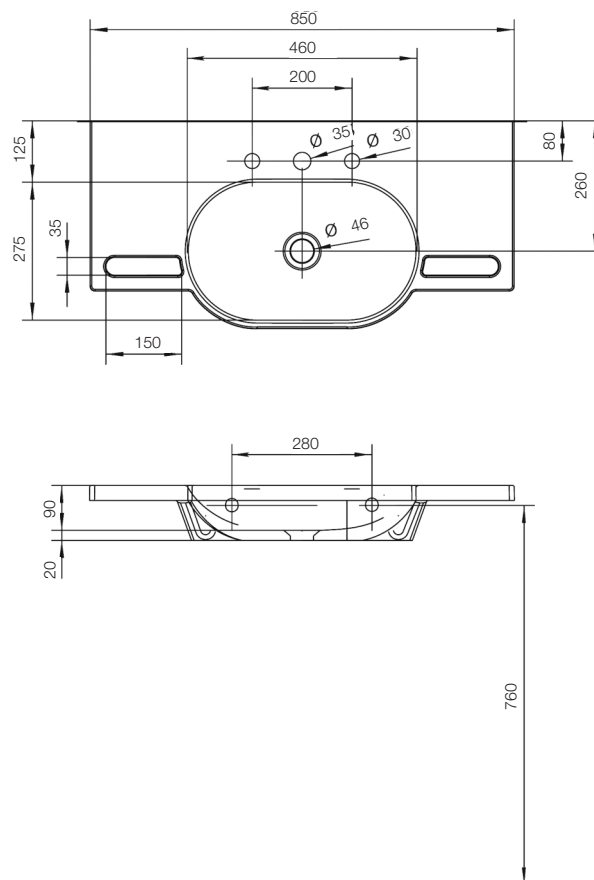

**HEWI Washbasin 950.11.201**

- with generously sized shelf and oval basin
- made of cast mineral with non-porous surface
- integrated handles to hold onto on the side, can also be used as a towel holder
- without overflow, prepared for single hole fitting
- wheelchair accessible
- DIN EN 14688, DIN EN 32
- 850 mm wide, 415 mm deep
- for hanger bolt fixing

**HEWI Washbasin 950.11.202**

- with generously sized shelf and oval basin
- made of cast mineral with non-porous surface
- integrated handles to hold onto on the side, can also be used as a towel holder
- without overflow, prepared for three hole fitting
- wheelchair accessible
- DIN EN 14688, DIN EN 32
- 850 mm wide, 415 mm deep
- for hanger bolt fixing